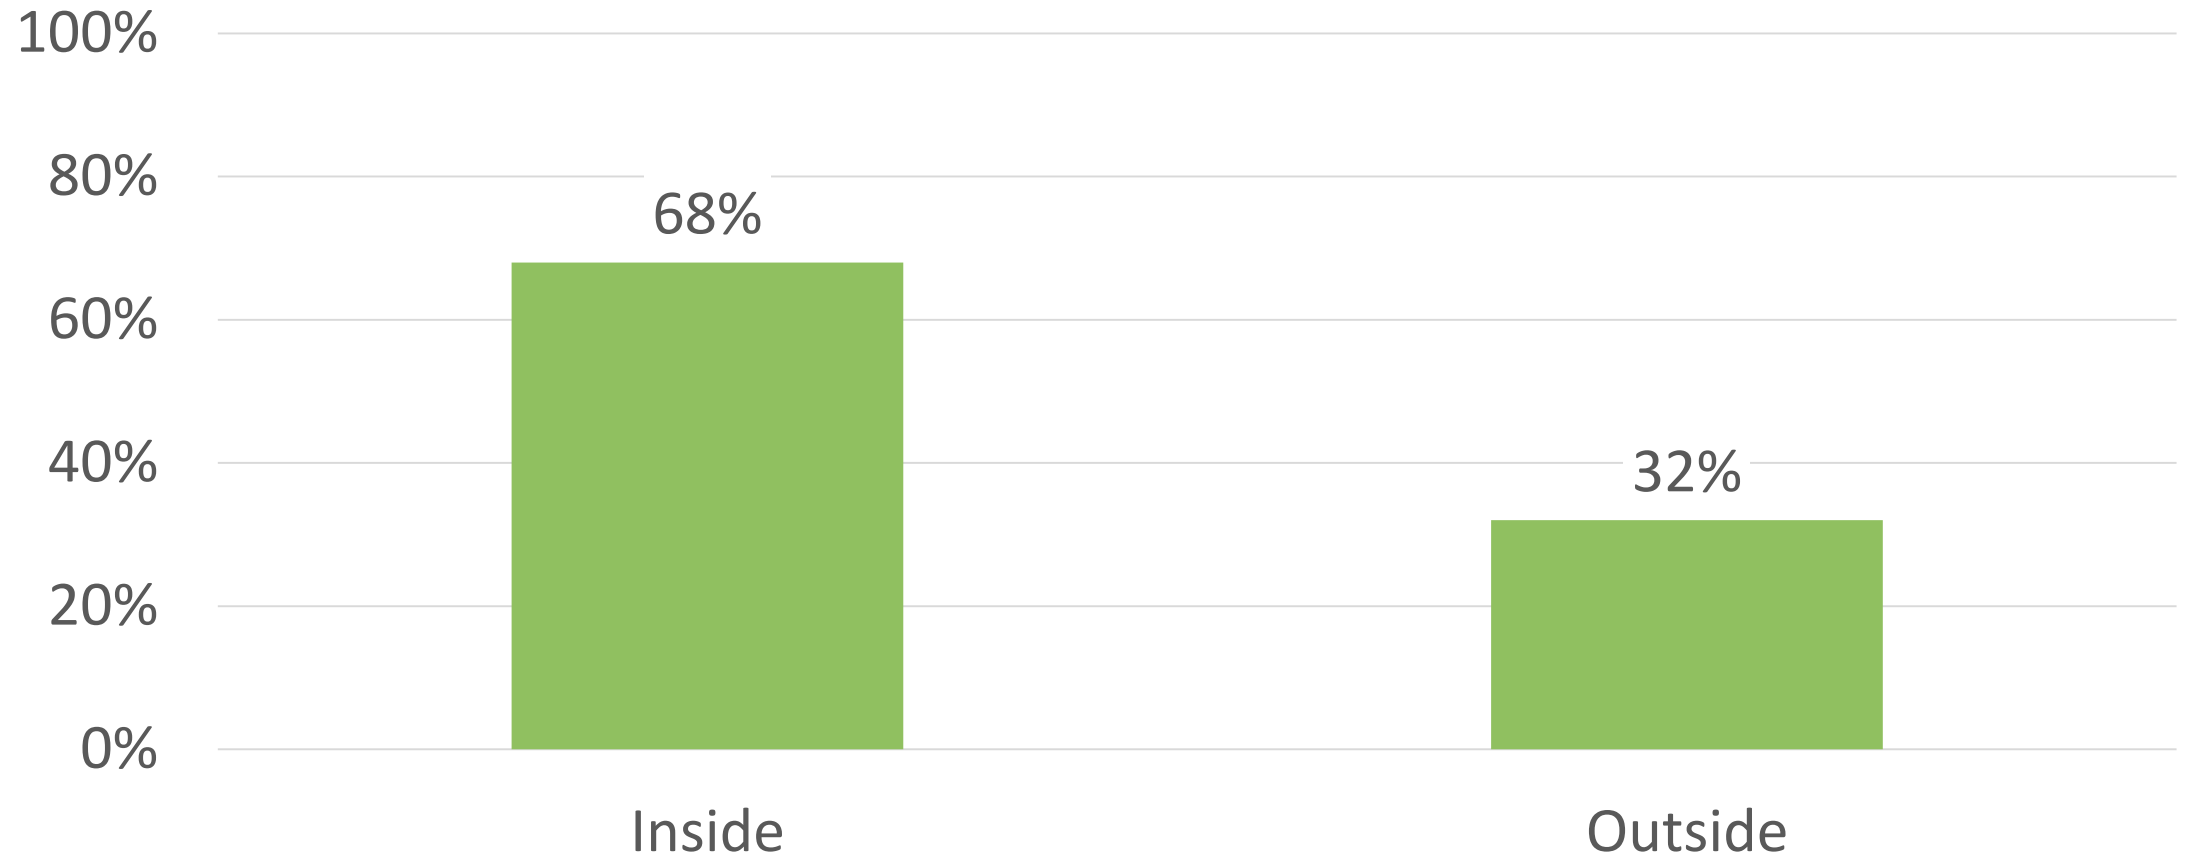

MORE BANDWIDTH TO SUPPORT LIVE STREAM OTT

WATCHING TV ON IPADS & OTHER DEVICES

DO RURAL CONSUMERS USE MOBILITY DEVICES TO WATCH VIDEO?

LOCATION OF MOBILE DEVICE VIEWING

DO RURAL VIDEO CONSUMERS REALLY WANT TO DITCH THEIR LINEAR SERVICE FOR STREAMING?