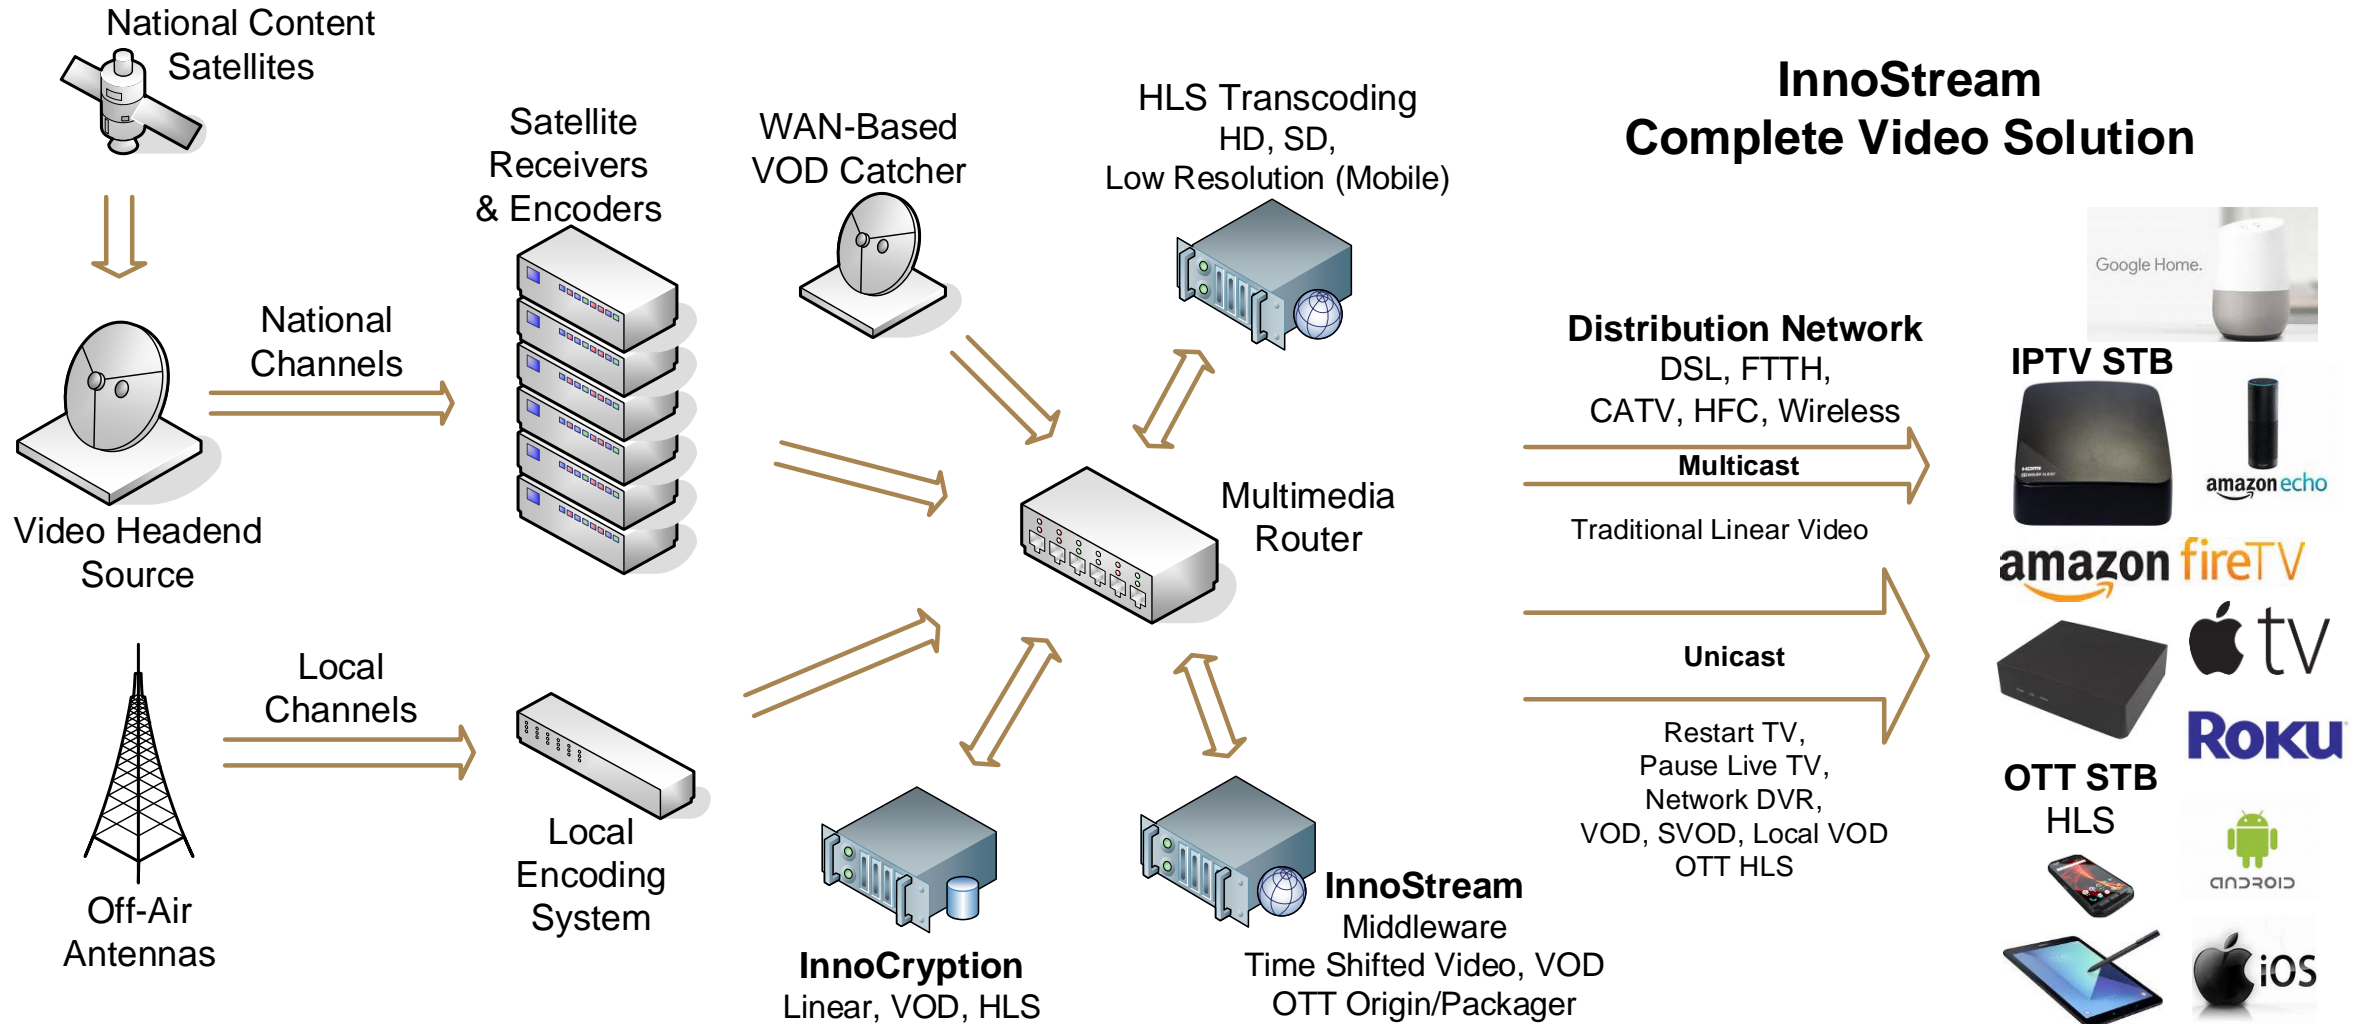

MULTI-GENERATION TV (MG-TV)