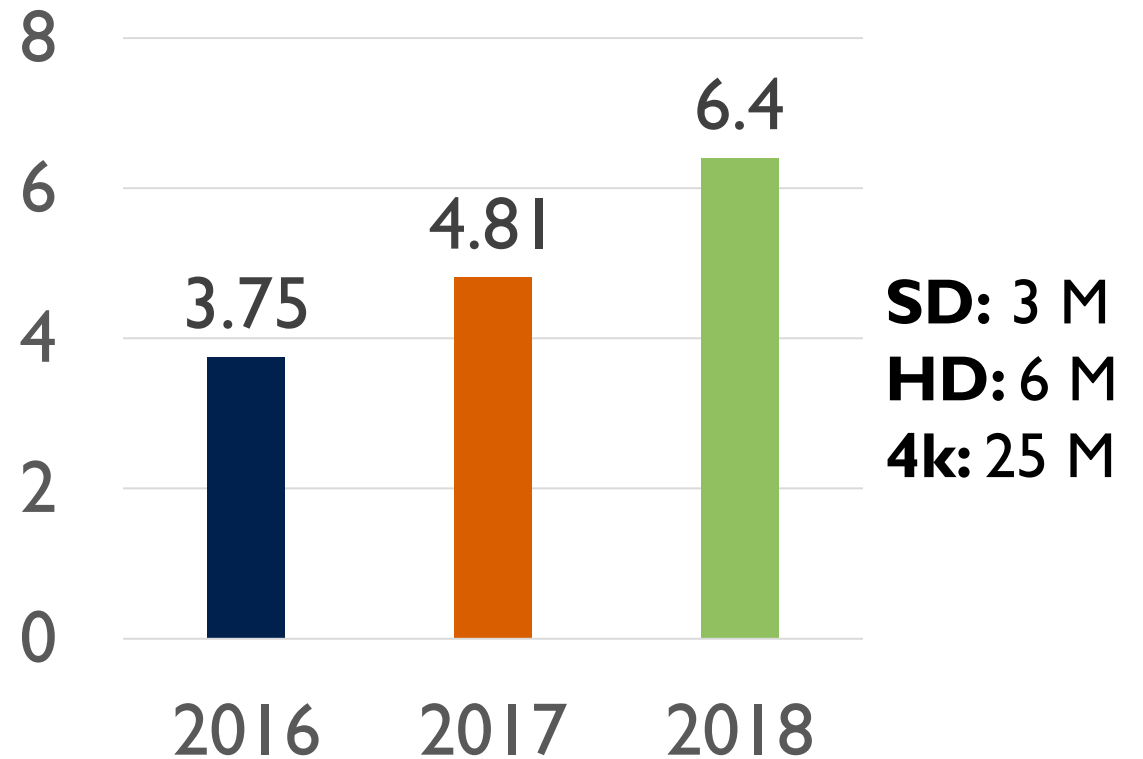

MORE BANDWIDTH TO SUPPORT LIVE STREAM OTT