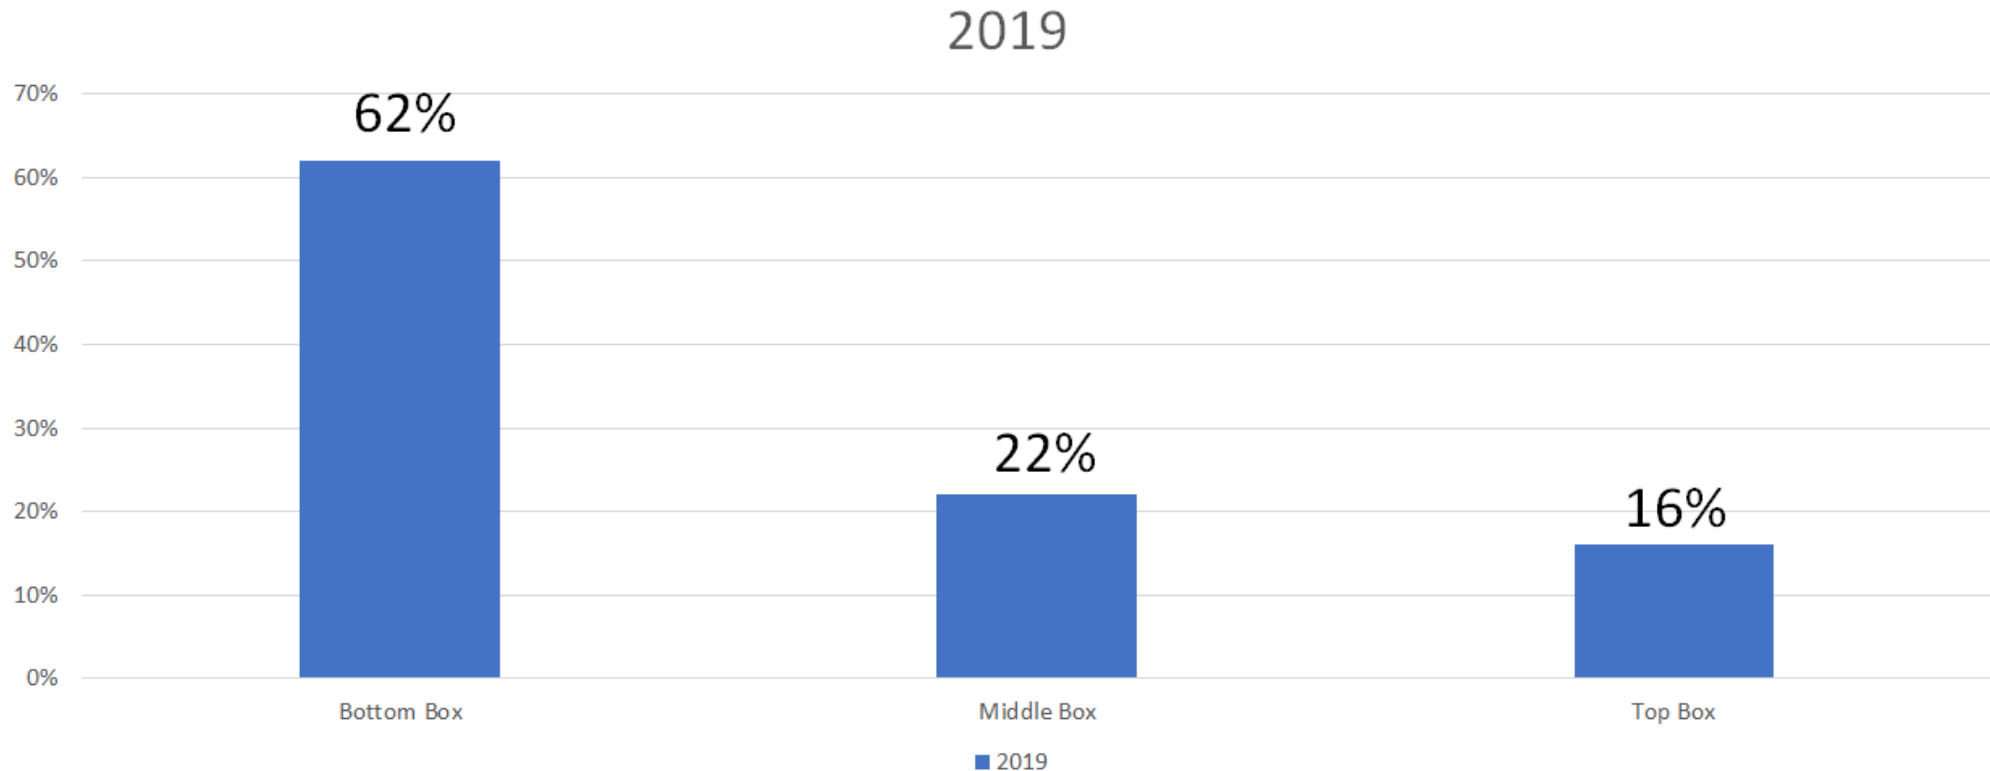

MORE BANDWIDTH TO SUPPORT LIVE STREAM OTT

WATCHING TV ON IPADS & OTHER DEVICES

DO RURAL CONSUMERS USE MOBILITY DEVICES TO WATCH VIDEO?

LOCATION OF MOBILE DEVICE VIEWING

DO RURAL VIDEO CONSUMERS REALLY WANT TO DITCH THEIR LINEAR SERVICE FOR STREAMING?