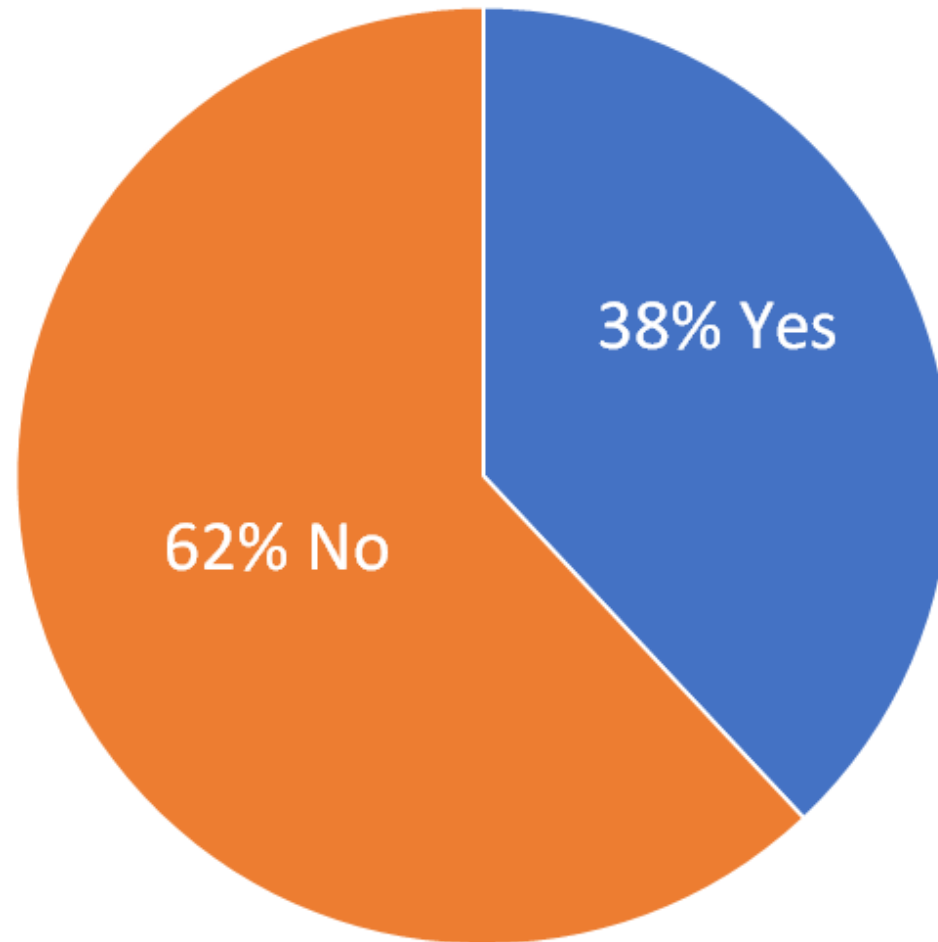

DO RURAL CONSUMERS USE MOBILITY DEVICES TO WATCH VIDEO?