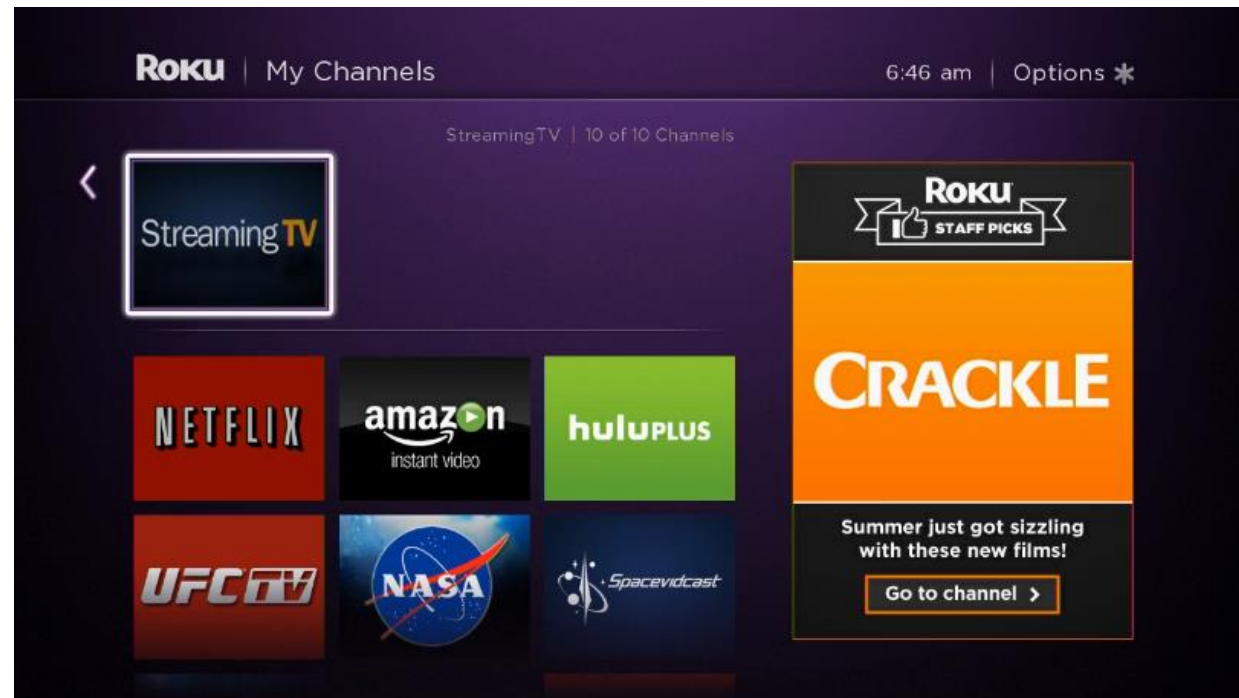

MULTI-GENERATION TV (MG-TV)

NEXT GENERATION VIDEO INGREDIENTS

- Conventional IPTV
- OTT Components
- ONE-Integrated Platform

HLS (HTTP LINEAR STREAMING)

- HLS and OTT are Not Necessarily the Same
 - Managed Network vs Internet
- Complements Video
- HLS in Rural Market
 - Cronin Study
 - Review Facts not Hype
 - Off-Airs impact