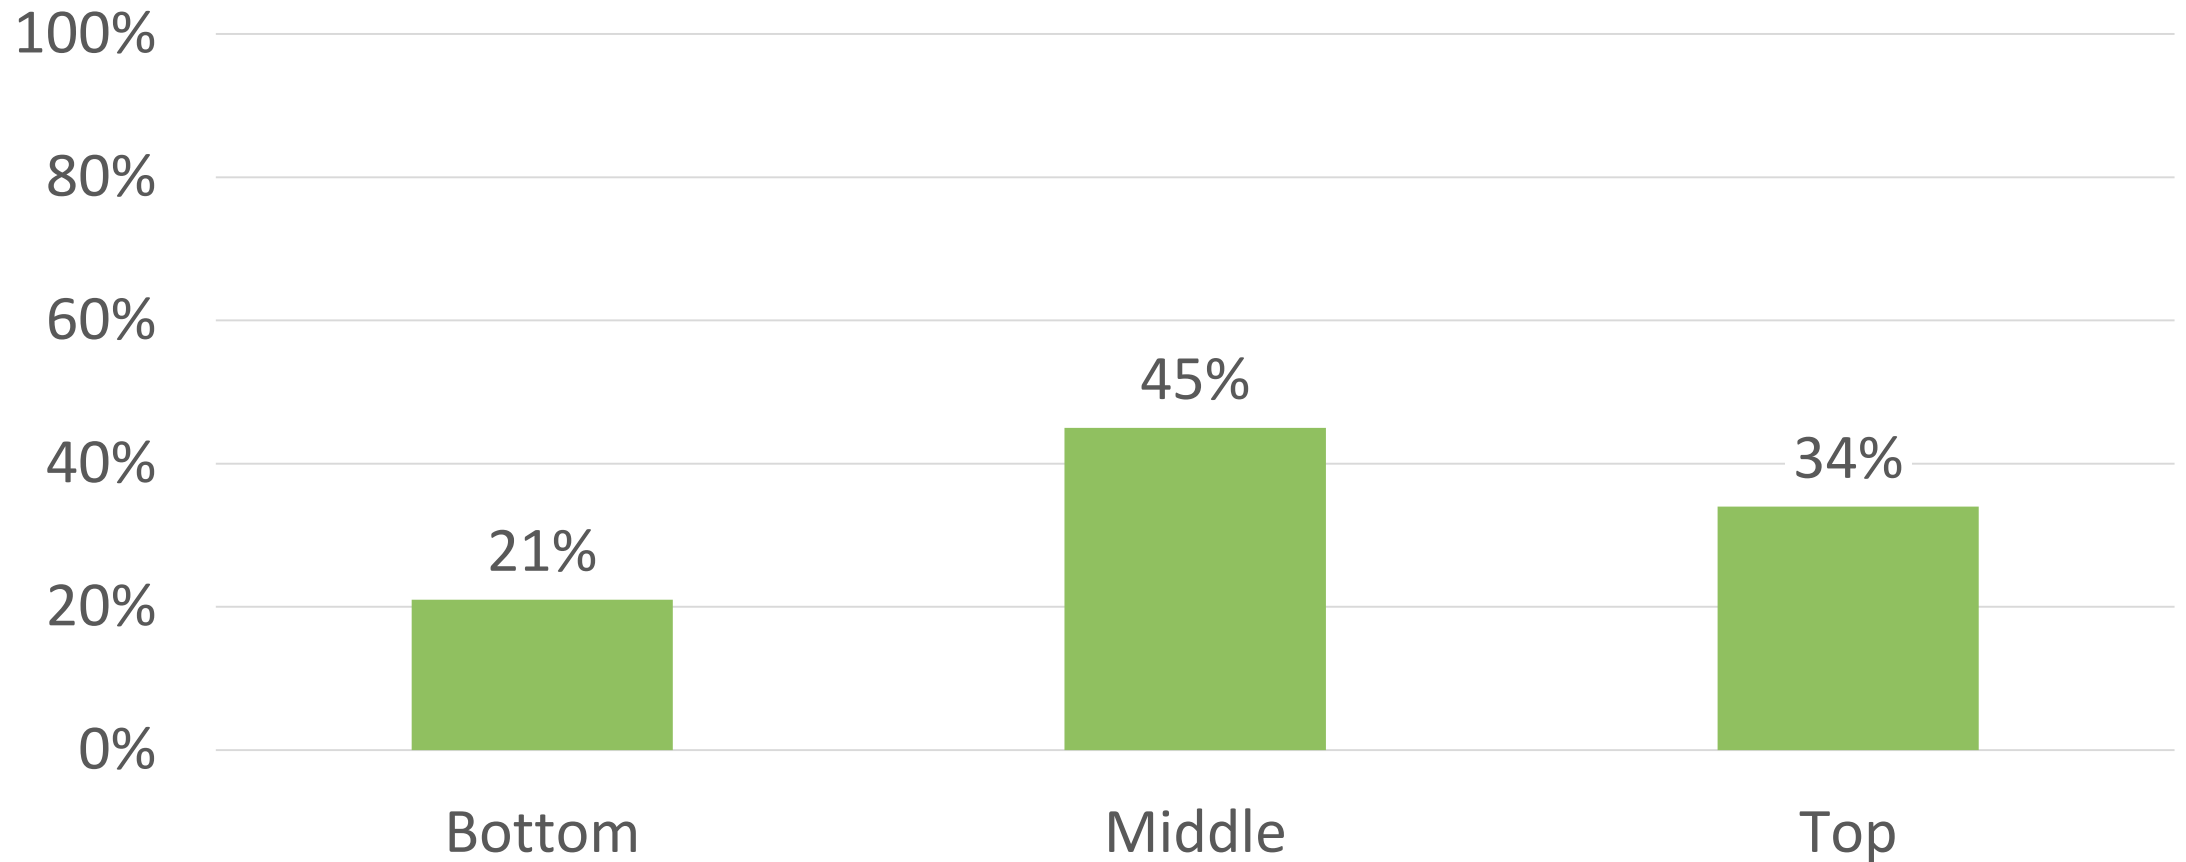

WATCHING TV ON IPADS & OTHER DEVICES