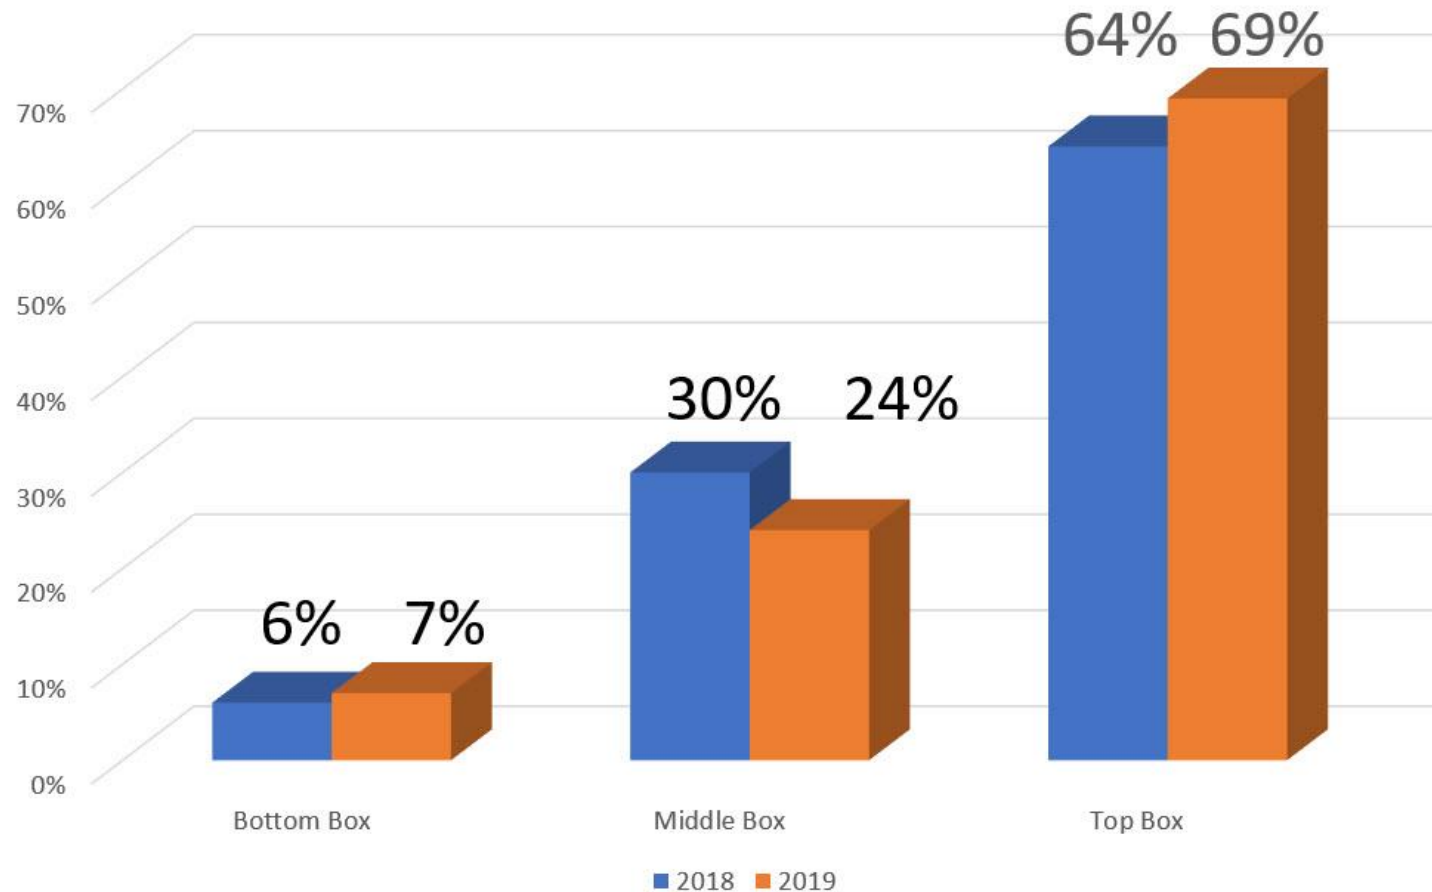

IMPORTANCE OF BUNDLED SERVICES